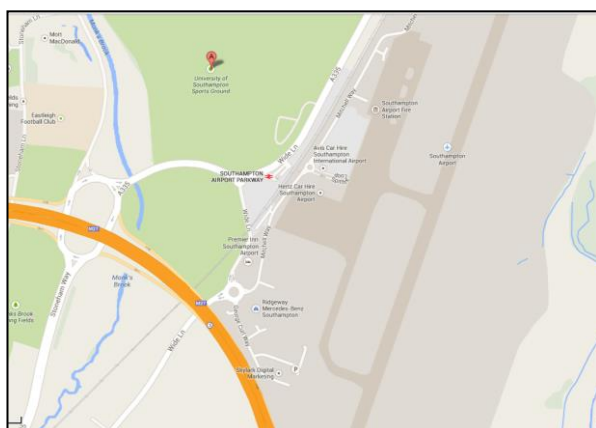

The Students' Union outlets will be open throughout the day serving food and drinks.

Sports Centre staff and University Security Staff can offer First Aid if required.

Wide Lane Sports Ground:

By Bus

The Unilink bus service runs regularly from Highfield Campus to Southampton Airport, which is immediately behind Parkway Railway Station. Wide Lane Sports Ground is located opposite the Railway Station. For more information, please visit: www.unilinkbus.co.uk/.

By Car

If you would like to travel by car, type the following postcode SO50 5PE into your satnav. Wide Lane Sports Ground is located opposite Parkway Railway Station.

Wide Lane Information

Wide Lane site will be open from 8am to 6pm.